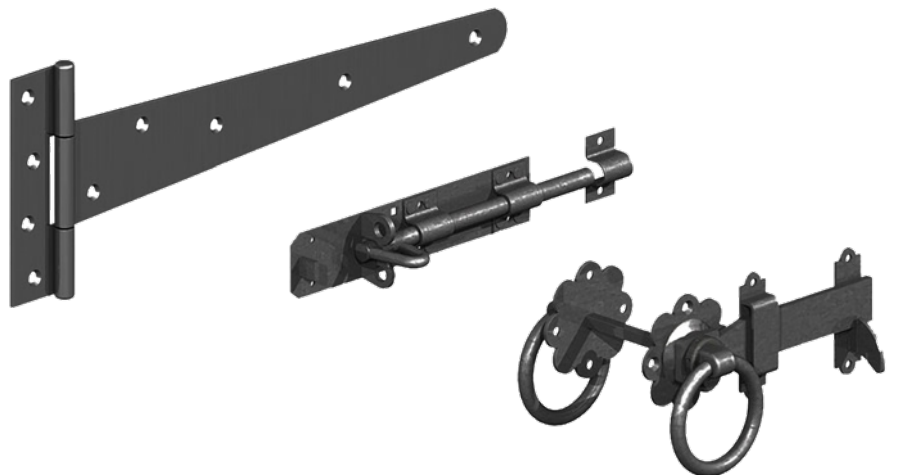

PRODUCT OPTIONS:

WIDTH	HEIGHT
0.9m	0.9m
0.9m	1.2m
0.9m	1.5m
0.9m	1.8m
1m	1.8m
1.2m	1.8m

We offer made to measure sizes in these gates and all our gates are pressure treated with a Tanalith E Treatment

Visit our website for our full range of hinges and gate fittings

Arched Harbury Gate

PRODUCT OPTIONS:

WIDTH	HEIGHT
0.9m	1.8m

Domed Harbury Gate

PRODUCT OPTIONS:

WIDTH	HEIGHT
0.9m	1.8m

Eydon Gate

PRODUCT OPTIONS: