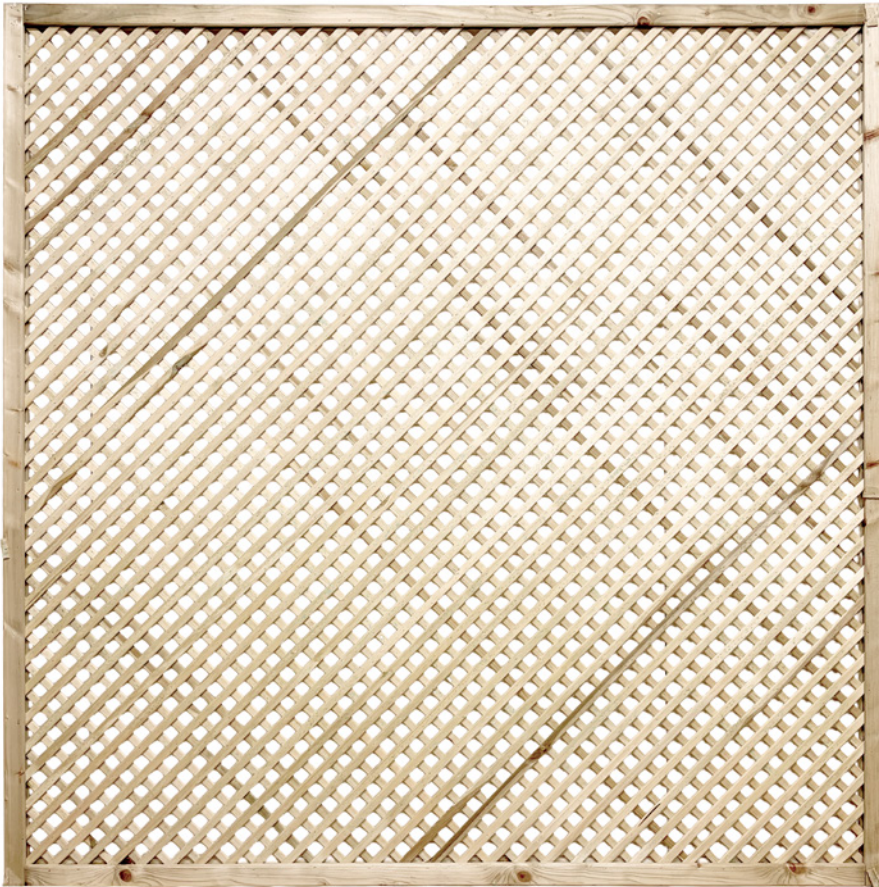

Hazel Hurdles Panel

PRODUCT OPTIONS:

WIDTH	HEIGHT
6ft	3ft
6ft	4ft
6ft	5ft
6ft	6ft

Framed Willow Hurdle Panel

PRODUCT OPTIONS:

WIDTH	HEIGHT
6ft	6ft

Both the Willow and Hazel Hurdles panels are best suited to hang from round posts.

WIDTH	HEIGHT
1.8m	1.8m

Single Slatted Panel

PRODUCT OPTIONS:

WIDTH	HEIGHT
1.8m	1.5m
1.8m	1.8m

Omega Lattice Panel

PRODUCT OPTIONS

WIDTH	HEIGHT
1.8m	0.9m
1.8m	1.2m
1.8m	1.5m
1.8m	1.8m

Omega Top Arch

PRODUCT OPTIONS:

WIDTH	DEPTH	HEIGHT
1250mm	600mm	2600mm

Diamond Trellis Panels

PRODUCT OPTIONS:

WIDTH	HEIGHT
1830mm	300mm
1830mm	600mm
1830mm	0.9m
1830mm	1.2m
1830mm	1.8m

Domed Diamond Trellis Panels

PRODUCT OPTIONS:

WIDTH	HEIGHT
1830mm	450mm
1830mm	600mm
1830mm	1.8m

Privacy Diamond Trellis Panels

PRODUCT OPTIONS:

WIDTH	HEIGHT
1830mm	300mm
1830mm	600mm
1830mm	1.8m

Our square trellis panels are made in house

Square Trellis Panels