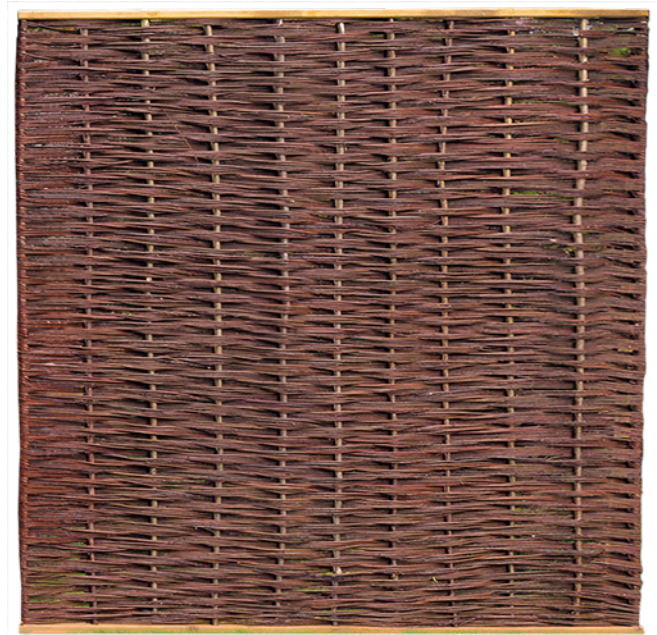

PRODUCT OPTIONS:

WIDTH	HEIGHT
1.8m	1.8m

Tongue & Groove with Lattice Top Panel

PRODUCT OPTIONS:

WIDTH	HEIGHT
1.8m	1.8m

Tongue & Groove Panel

PRODUCT OPTIONS:

WIDTH	HEIGHT
1.8m	1.8m

Hazel Hurdles Panel

PRODUCT OPTIONS:

WIDTH	HEIGHT
6ft	3ft
6ft	4ft
6ft	5ft
6ft	6ft

Framed Willow Hurdle Panel

PRODUCT OPTIONS:

WIDTH	HEIGHT
6ft	6ft

Both the Willow and Hazel Hurdles panels are best suited to hang from round posts.