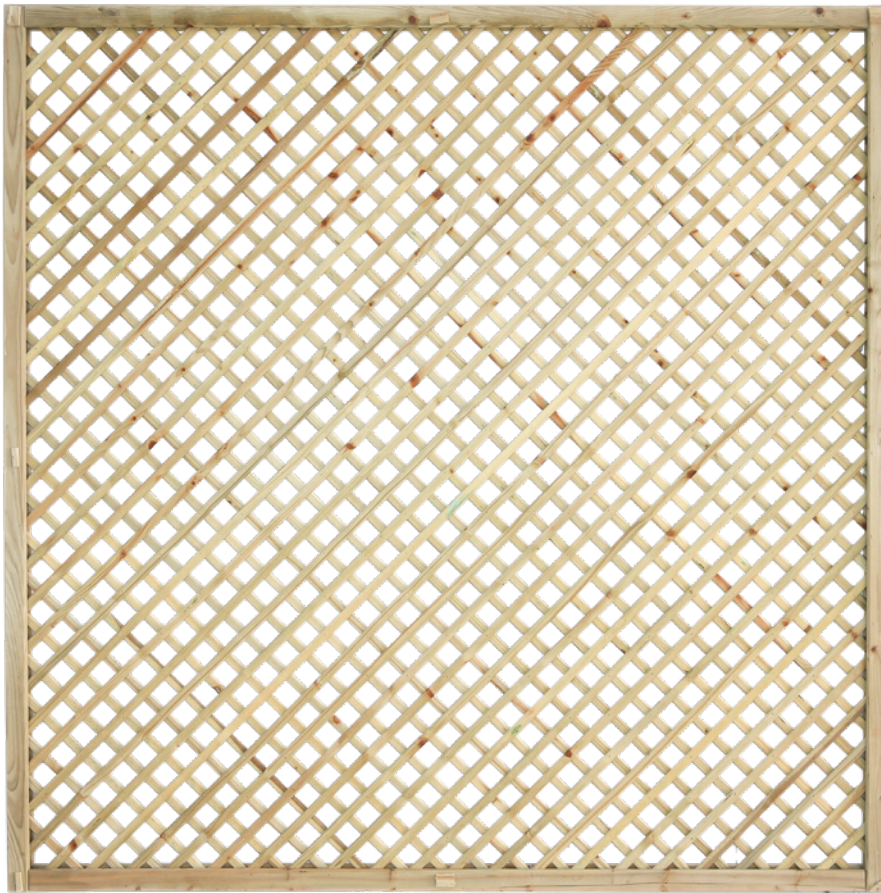

Hazel Hurdles Panel

PRODUCT OPTIONS:

WIDTH	HEIGHT
6ft	3ft
6ft	4ft
6ft	5ft
6ft	6ft

Framed Willow Hurdle Panel

PRODUCT OPTIONS:

WIDTH	HEIGHT
6ft	6ft

Both the Willow and Hazel Hurdles panels are best suited to hang from round posts.

Picket Panels

Ready-made picket panels.

PRODUCT OPTIONS:

WIDTH	HEIGHT
1.8m	0.9m
1.8m	1.2m

Our picket panels are made in house

Panel Extension Kits

Double Slatted Panel

PRODUCT OPTIONS:

WIDTH	HEIGHT
1.8m	1.8m

Single Slatted Panel

PRODUCT OPTIONS:

WIDTH	HEIGHT
1.8m	1.5m
1.8m	1.8m

Omega Lattice Panel

PRODUCT OPTIONS

WIDTH	HEIGHT
1.8m	0.9m
1.8m	1.2m
1.8m	1.5m
1.8m	1.8m

Omega Top Arch

PRODUCT OPTIONS:

WIDTH	DEPTH	HEIGHT
1250mm	600mm	2600mm

Diamond Trellis Panels

PRODUCT OPTIONS:

WIDTH	HEIGHT
1830mm	300mm
1830mm	600mm
1830mm	0.9m
1830mm	1.2m
1830mm	1.8m

Domed Diamond Trellis Panels

PRODUCT OPTIONS: