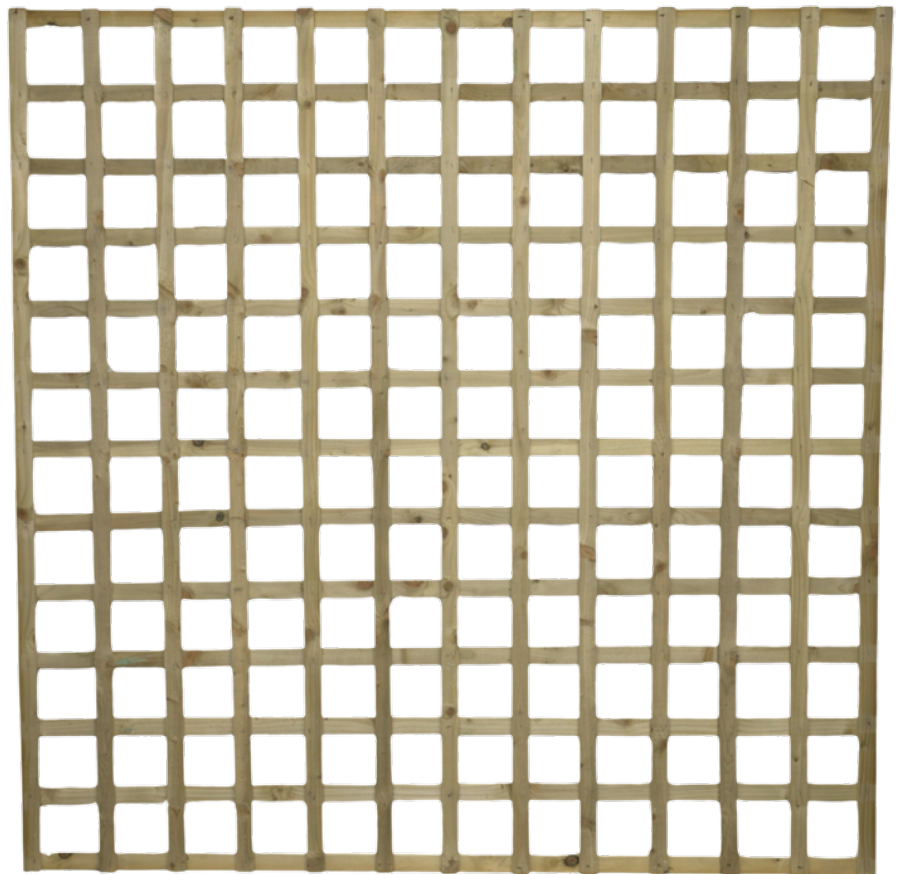

Hazel Hurdles Panel

PRODUCT OPTIONS:

WIDTH	HEIGHT
6ft	3ft
6ft	4ft
6ft	5ft
6ft	6ft

Framed Willow Hurdle Panel

PRODUCT OPTIONS:

WIDTH	HEIGHT
6ft	6ft

Both the Willow and Hazel Hurdles panels are best suited to hang from round posts.

PRODUCT OPTIONS:

WIDTH	DEPTH	HEIGHT
1250mm	600mm	2600mm

Diamond Trellis Panels

PRODUCT OPTIONS:

WIDTH	HEIGHT
1830mm	300mm
1830mm	600mm
1830mm	0.9m
1830mm	1.2m
1830mm	1.8m

Domed Diamond Trellis Panels

PRODUCT OPTIONS:

WIDTH	HEIGHT
1830mm	450mm
1830mm	600mm
1830mm	1.8m

Privacy Diamond Trellis Panels

PRODUCT OPTIONS:

WIDTH	HEIGHT
1830mm	300mm
1830mm	600mm
1830mm	1.8m

Our square trellis panels are made in house

Square Trellis Panels

PRODUCT OPTIONS:

WIDTH	HEIGHT
6ft	1ft
6ft	2ft
6ft	6ft

Heavy duty and bespoke sizes available for this trellis.

POSTS AND GRAVEL BOARDS

Slotted Concrete Posts

PRODUCT OPTIONS:

TYPE	LENGTH
Intermediate	6ft
Intermediate	7ft
Intermediate	8ft
Intermediate	9ft
Intermediate	10ft
Corner	8ft
Corner	9ft
End	8ft
End	9ft