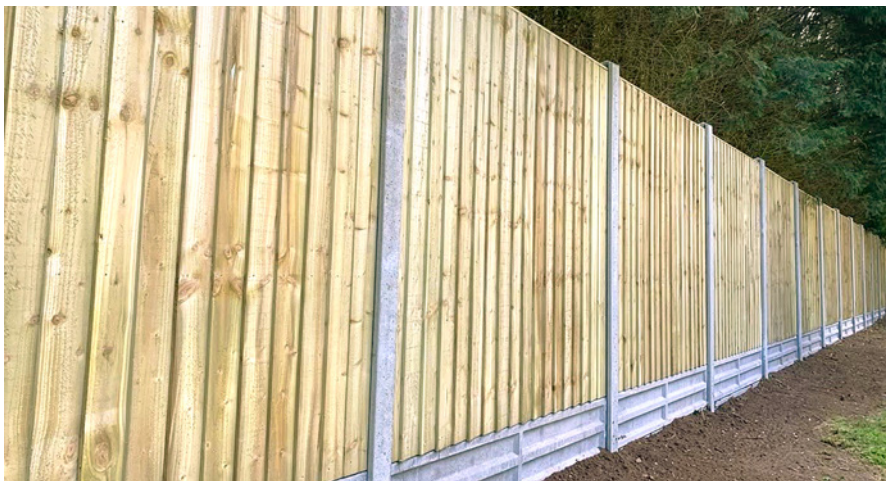

Why not try our postmix?

Check out our website for our full range of concrete and Durapost products, and our postmix range.