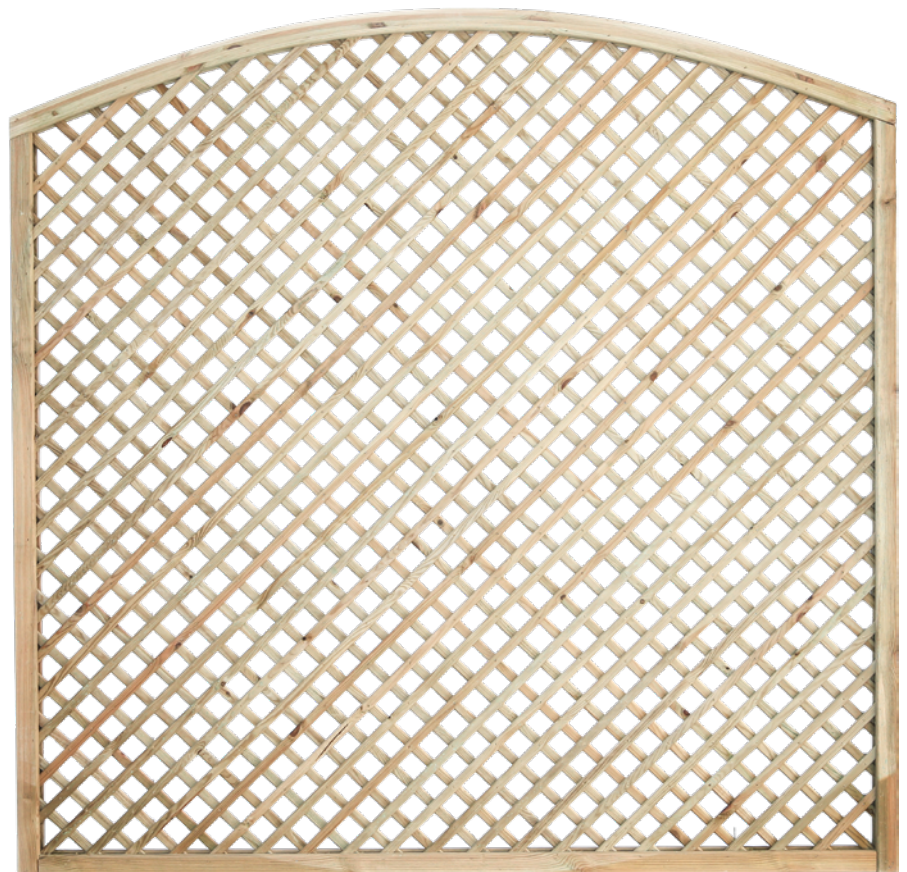

Hazel Hurdles Panel

PRODUCT OPTIONS:

WIDTH	HEIGHT
6ft	3ft
6ft	4ft
6ft	5ft
6ft	6ft

Framed Willow Hurdle Panel

PRODUCT OPTIONS:

WIDTH	HEIGHT
6ft	6ft

Both the Willow and Hazel Hurdles panels are best suited to hang from round posts.

WIDTH	HEIGHT
1.8m	1.8m

Single Slatted Panel

PRODUCT OPTIONS:

WIDTH	HEIGHT
1.8m	1.5m
1.8m	1.8m

Omega Lattice Panel

PRODUCT OPTIONS

WIDTH	HEIGHT
1.8m	0.9m
1.8m	1.2m
1.8m	1.5m
1.8m	1.8m

Omega Top Arch

PRODUCT OPTIONS:

WIDTH	DEPTH	HEIGHT
1250mm	600mm	2600mm

Diamond Trellis Panels

PRODUCT OPTIONS:

WIDTH	HEIGHT
1830mm	300mm
1830mm	600mm
1830mm	0.9m
1830mm	1.2m
1830mm	1.8m

Domed Diamond Trellis Panels

PRODUCT OPTIONS:

WIDTH	HEIGHT
1830mm	450mm
1830mm	600mm
1830mm	1.8m

Privacy Diamond Trellis Panels

PRODUCT OPTIONS:

WIDTH	HEIGHT
1830mm	300mm
1830mm	600mm
1830mm	1.8m

Our square trellis panels are made in house

Square Trellis Panels